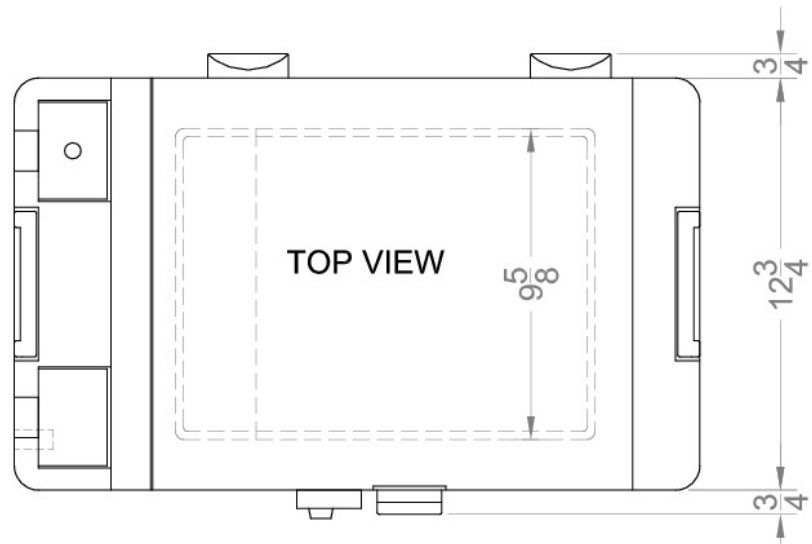

SPRF26M

17.0" x 21.25" x 14.25" (H x W x D)

Portable 12V/24V cooler capable of operating at -18° C or standard refrigerator temperatures, with lock and trolley included

Highlights:

Portable 12V/24V cooler with sturdy handles for easy carrying

Can operate as a refrigerator or freezer with the ability to reach and hold -18° C

Electronic temperature controls with an external LED temperature display

Interior offers 26 liters of capacity

Portable refrigerator/freezer	Temperature can reach and operate at -18° C or be set for standard refrigerator operation
12V/24V DC hookup	Plug into the lighter socket of any vehicle or 24V battery
AC Adapter included	We provide an AC adapter for users to plug unit into 110V wall outlet
Hammered aluminum interior	Durable and attractive, the interior accommodates up to 26 liters of stored content
Digital thermostat	Easy temperature control with electronic buttons and an external thermometer readout
Side handles	Sturdy handles are easy to grab for comfortable lifting and carrying
Chrome lock	A keyed lock on the lid helps to protect contents
Travel trolley	Wheeled trolley included for easy transport
100% CFC free	Environmentally friendly design does not contain ozone-damaging chemicals

Specifications:

Height	17.0"
Width	21.25"
Depth	14.25"
Capacity	0.88 cu.ft.
Interior Height 1	12.0"
Interior Width 1	13.0"
Interior Depth 1	9.75"
Comp Step Height	7.25"
Comp Step Width	2.5"
Comp Step Depth	9.75"
Shipping Weight	45.0 lbs.
US Electrical Safety	UL
Door Swing	Lift-up
Defrost Type	Manual
Condensor Location	N/A
Thermostat Type	Digital
Parts/Labor Warranty	1 Year
Compressor Warranty	5 Years