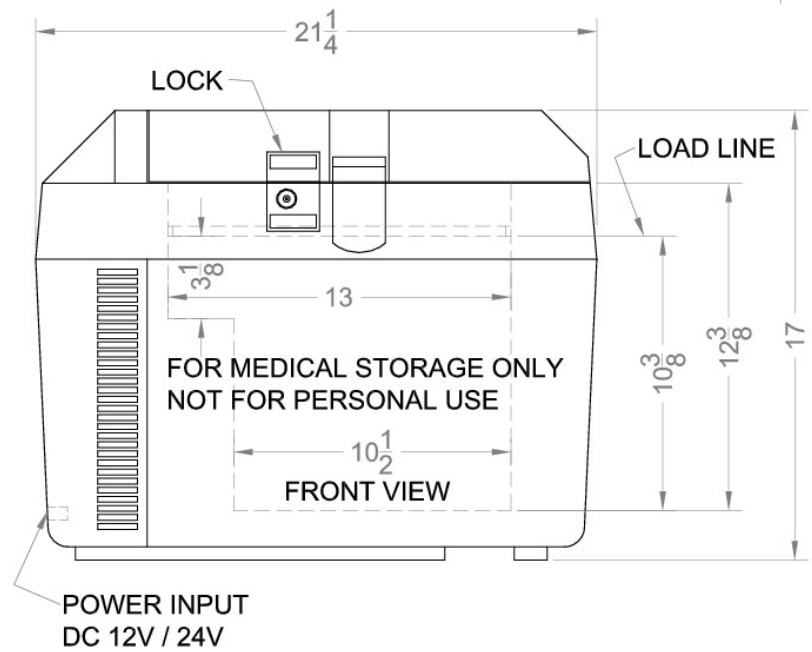

SPRF26M

17.0" x 21.25" x 14.25" (H x W x D)

Portable 12V/24V cooler capable of operating at -18° C or standard refrigerator temperatures, with lock and trolley included

Highlights:

Portable 12V/24V cooler with sturdy handles for easy carrying

Can operate as a refrigerator or freezer with the ability to reach and hold -18° C

Electronic temperature controls with an external LED temperature display

Interior offers 26 liters of capacity

Portable refrigerator/freezer	Temperature can reach and operate at -18° C or be set for standard refrigerator operation
12V/24V DC hookup	Plug into the lighter socket of any vehicle or 24V battery
AC Adapter included	We provide an AC adapter for users to plug unit into 110V wall outlet
Hammered aluminum interior	Durable and attractive, the interior accommodates up to 26 liters of stored content
Digital thermostat	Easy temperature control with electronic buttons and an external thermometer readout
Side handles	Sturdy handles are easy to grab for comfortable lifting and carrying
Chrome lock	A keyed lock on the lid helps to protect contents
Travel trolley	Wheeled trolley included for easy transport
100% CFC free	Environmentally friendly design does not contain ozone-damaging chemicals

Specifications:

Height	17.0"
Width	21.25"
Depth	14.25"
Capacity	0.88 cu.ft.
Interior Height 1	12.0"
Interior Width 1	13.0"
Interior Depth 1	9.75"
Comp Step Height	7.25"
Comp Step Width	2.5"
Comp Step Depth	9.75"
Shipping Weight	45.0 lbs.
US Electrical Safety	UL
Door Swing	Lift-up
Defrost Type	Manual
Condensor Location	N/A
Thermostat Type	Digital
Parts/Labor Warranty	1 Year
Compressor Warranty	5 Years